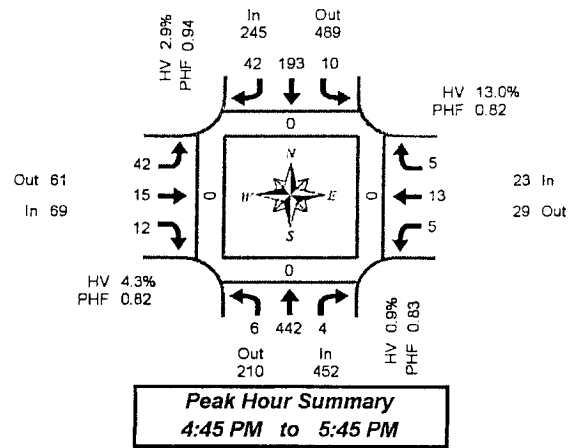

Total Vehicle Summary

NE 182nd Ave & NE 119th St

Thursday, February 26, 2009
4:00 PM to 6:00 PM

15-Minute Interval Summary 4:00 PM to 6:00 PM

Interval Start Time	Northbound NE 182nd Ave				Southbound NE 182nd Ave				Eastbound NE 119th St				Westbound NE 119th St				Interval Total	Pedestrians Crosswalk			
	L	T	R	Bikes	L	T	R	Bikes	L	T	R	Bikes	L	T	R	Bikes		North	South	East	West
4:00 PM	2	80	3	0	0	51	8	0	18	2	5	0	1	3	0	0	173	0	0	0	0
4:15 PM	0	99	2	0	1	50	7	0	19	7	4	0	4	4	4	0	201	0	0	0	0
4:30 PM	3	77	1	0	1	53	3	0	11	9	1	0	1	3	2	0	165	0	0	0	0
4:45 PM	1	96	0	0	3	49	11	0	15	3	3	0	0	4	1	0	186	0	0	0	0
5:00 PM	1	84	1	0	4	44	12	0	11	3	3	0	1	4	2	0	170	0	0	0	0
5:15 PM	3	132	1	0	1	49	7	0	4	6	3	0	3	3	0	0	212	0	0	0	0
5:30 PM	1	130	2	0	2	51	12	0	12	3	3	0	1	2	2	0	221	0	0	0	0
5:45 PM	4	86	2	0	3	46	6	0	7	3	1	0	1	3	1	0	163	0	0	0	0
Total Survey	15	784	12	0	15	393	66	0	97	36	23	0	12	26	12	0	1,491	0	0	0	0

Peak Hour Summary 4:45 PM to 5:45 PM

By Approach	Northbound NE 182nd Ave				Southbound NE 182nd Ave				Eastbound NE 119th St				Westbound NE 119th St				Total	Pedestrians Crosswalk			
	In	Out	Total	Bikes	In	Out	Total	Bikes	In	Out	Total	Bikes	In	Out	Total	Bikes		North	South	East	West
Volume	452	210	662	0	245	489	734	0	69	61	130	0	23	29	52	0	789	0	0	0	0
%HV	0.9%				2.9%				4.3%				13.0%				2.2%				
PHF	0.83				0.94				0.82				0.82				0.89				

By Movement	Northbound NE 182nd Ave				Southbound NE 182nd Ave				Eastbound NE 119th St				Westbound NE 119th St				Total
	L	T	R	Total	L	T	R	Total	L	T	R	Total	L	T	R	Total	
Volume	6	442	4	452	10	193	42	245	42	15	12	69	5	13	5	23	789
%HV	0.0%	0.9%	0.0%	0.9%	0.0%	3.1%	2.4%	2.9%	4.8%	6.7%	0.0%	4.3%	20.0%	15.4%	0.0%	13.0%	2.2%
PHF	0.50	0.84	0.50	0.83	0.63	0.95	0.88	0.94	0.70	0.63	1.00	0.82	0.42	0.81	0.63	0.82	0.89