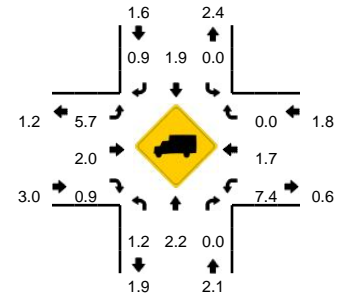

LOCATION: SE 192nd Ave -- SE 15th St
CITY/STATE: Camas, WA

QC JOB #: 14421314
DATE: Thu, Jun 08 2017

Peak-Hour: 4:30 PM -- 5:30 PM
Peak 15-Min: 5:10 PM -- 5:25 PM

5-Min Count Period Beginning At	SE 192nd Ave (Northbound)				SE 192nd Ave (Southbound)				SE 15th St (Eastbound)				SE 15th St (Westbound)				Total	Hourly Totals
	Left	Thru	Right	U	Left	Thru	Right	U	Left	Thru	Right	U	Left	Thru	Right	U		
4:00 PM	3	89	0	1	2	85	14	0	5	7	8	0	2	7	1	0	224	
4:05 PM	5	87	5	0	4	79	14	0	6	4	2	0	5	8	6	0	225	
4:10 PM	10	87	3	0	2	97	10	0	7	7	9	0	4	8	6	0	250	
4:15 PM	3	84	3	0	8	79	16	0	6	7	5	0	0	2	3	0	216	
4:20 PM	10	75	0	0	4	82	12	0	12	6	7	0	2	3	2	0	215	
4:25 PM	3	89	3	0	4	70	4	0	8	2	8	0	3	2	6	0	202	
4:30 PM	5	98	6	0	5	90	8	0	10	5	9	0	1	5	2	0	244	
4:35 PM	5	81	1	0	6	69	7	0	9	5	7	0	3	2	10	0	205	
4:40 PM	10	87	2	0	7	81	9	0	6	4	5	0	5	1	1	0	218	
4:45 PM	8	85	2	1	11	75	12	0	10	1	6	0	1	5	7	0	224	
4:50 PM	7	72	2	0	6	71	12	0	14	6	16	0	0	7	7	0	220	
4:55 PM	7	90	2	0	4	77	5	0	10	2	7	0	4	4	7	0	219	2662
5:00 PM	5	87	6	0	7	83	8	0	5	1	8	0	1	3	6	0	220	2658
5:05 PM	10	75	2	0	6	87	5	0	11	7	12	0	3	6	10	0	234	2667
5:10 PM	10	110	7	0	8	113	13	0	7	4	5	0	2	4	6	0	289	2706
5:15 PM	7	78	2	0	11	96	14	0	5	4	14	0	4	11	4	0	250	2740
5:20 PM	5	89	4	0	4	103	14	1	11	9	10	0	0	6	13	0	269	2794
5:25 PM	3	77	1	0	6	82	8	0	8	3	9	0	3	4	7	0	211	2803
5:30 PM	5	76	3	0	0	73	7	0	8	5	5	0	1	4	6	0	193	2752
5:35 PM	4	76	0	0	4	79	4	0	10	8	5	0	0	7	3	0	200	2747
5:40 PM	7	96	2	0	3	98	4	0	7	3	8	0	1	0	8	0	237	2766
5:45 PM	5	81	6	1	3	86	9	0	9	3	8	0	3	5	3	0	222	2764
5:50 PM	6	84	5	0	4	67	8	0	6	5	5	0	2	1	5	0	198	2742
5:55 PM	1	81	2	0	4	66	8	0	6	5	4	0	1	4	5	0	187	2710
Peak 15-Min Flowrates	Northbound				Southbound				Eastbound				Westbound				Total	
	Left	Thru	Right	U	Left	Thru	Right	U	Left	Thru	Right	U	Left	Thru	Right	U		
All Vehicles	88	1108	52	0	92	1248	164	4	92	68	116	0	24	84	92	0	3232	
Heavy Trucks	0	20	0		0	36	0		8	4	4		0	0	0		72	
Pedestrians		0				0				0				0			0	
Bicycles	0	0	0		0	1	0		0	0	0		0	0	0		1	
Railroad																		
Stopped Buses																		