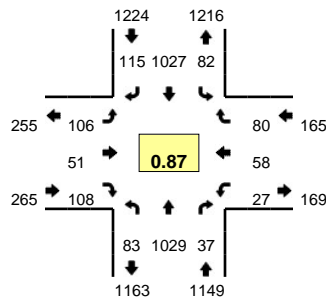

LOCATION: SE 192nd Ave -- SE 15th St
CITY/STATE: Camas, WA

QC JOB #: 14421314
DATE: Thu, Jun 08 2017

Peak-Hour: 4:30 PM -- 5:30 PM
Peak 15-Min: 5:10 PM -- 5:25 PM

5-Min Count Period Beginning At	SE 192nd Ave (Northbound)				SE 192nd Ave (Southbound)				SE 15th St (Eastbound)				SE 15th St (Westbound)				Total	Hourly Totals
	Left	Thru	Right	U	Left	Thru	Right	U	Left	Thru	Right	U	Left	Thru	Right	U		
4:00 PM	3	89	0	1	2	85	14	0	5	7	8	0	2	7	1	0	224	
4:05 PM	5	87	5	0	4	79	14	0	6	4	2	0	5	8	6	0	225	
4:10 PM	10	87	3	0	2	97	10	0	7	7	9	0	4	8	6	0	250	
4:15 PM	3	84	3	0	8	79	16	0	6	7	5	0	0	2	3	0	216	
4:20 PM	10	75	0	0	4	82	12	0	12	6	7	0	2	3	2	0	215	
4:25 PM	3	89	3	0	4	70	4	0	8	2	8	0	3	2	6	0	202	
4:30 PM	5	98	6	0	5	90	8	0	10	5	9	0	1	5	2	0	244	
4:35 PM	5	81	1	0	6	69	7	0	9	5	7	0	3	2	10	0	205	
4:40 PM	10	87	2	0	7	81	9	0	6	4	5	0	5	1	1	0	218	
4:45 PM	8	85	2	1	11	75	12	0	10	1	6	0	1	5	7	0	224	
4:50 PM	7	72	2	0	6	71	12	0	14	6	16	0	0	7	7	0	220	
4:55 PM	7	90	2	0	4	77	5	0	10	2	7	0	4	4	7	0	219	2662
5:00 PM	5	87	6	0	7	83	8	0	5	1	8	0	1	3	6	0	220	2658
5:05 PM	10	75	2	0	6	87	5	0	11	7	12	0	3	6	10	0	234	2667
5:10 PM	10	110	7	0	8	113	13	0	7	4	5	0	2	4	6	0	289	2706
5:15 PM	7	78	2	0	11	96	14	0	5	4	14	0	4	11	4	0	250	2740
5:20 PM	5	89	4	0	4	103	14	1	11	9	10	0	0	6	13	0	269	2794
5:25 PM	3	77	1	0	6	82	8	0	8	3	9	0	3	4	7	0	211	2803
5:30 PM	5	76	3	0	0	73	7	0	8	5	5	0	1	4	6	0	193	2752
5:35 PM	4	76	0	0	4	79	4	0	10	8	5	0	0	7	3	0	200	2747
5:40 PM	7	96	2	0	3	98	4	0	7	3	8	0	1	0	8	0	237	2766
5:45 PM	5	81	6	1	3	86	9	0	9	3	8	0	3	5	3	0	222	2764
5:50 PM	6	84	5	0	4	67	8	0	6	5	5	0	2	1	5	0	198	2742
5:55 PM	1	81	2	0	4	66	8	0	6	5	4	0	1	4	5	0	187	2710
Peak 15-Min Flowrates	Northbound				Southbound				Eastbound				Westbound				Total	
	Left	Thru	Right	U	Left	Thru	Right	U	Left	Thru	Right	U	Left	Thru	Right	U		
All Vehicles	88	1108	52	0	92	1248	164	4	92	68	116	0	24	84	92	0	3232	
Heavy Trucks	0	20	0		0	36	0		8	4	4		0	0	0		72	
Pedestrians		0				0				0				0			0	
Bicycles	0	0	0		0	1	0		0	0	0		0	0	0		1	
Railroad																		
Stopped Buses																		