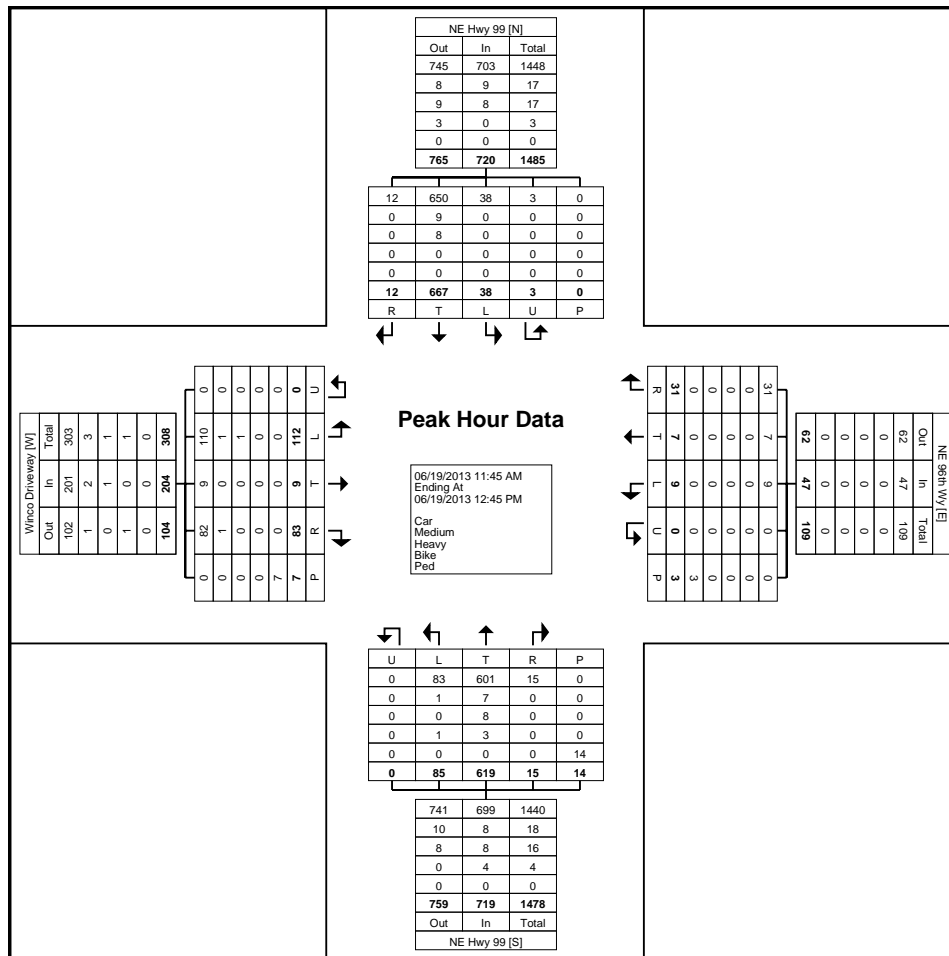

Turning Movement Peak Hour Data (11:45 AM)

Start Time	NE Hwy 99 Southbound						NE 96th Wy Westbound						NE Hwy 99 Northbound						Winco Driveway Eastbound						Int. Total
	Right	Thru	Left	U-Turn	Peds	App. Total	Right	Thru	Left	U-Turn	Peds	App. Total	Right	Thru	Left	U-Turn	Peds	App. Total	Right	Thru	Left	U-Turn	Peds	App. Total	
11:45 AM	2	178	9	0	0	189	5	1	1	0	0	7	5	159	18	0	8	182	23	3	19	0	4	45	423
12:00 PM	6	171	7	0	0	184	10	3	4	0	1	17	1	151	21	0	3	173	12	1	34	0	1	47	421
12:15 PM	2	143	16	1	0	162	10	1	1	0	2	12	3	155	16	0	1	174	25	2	30	0	2	57	405
12:30 PM	2	175	6	2	0	185	6	2	3	0	0	11	6	154	30	0	2	190	23	3	29	0	0	55	441
Total	12	667	38	3	0	720	31	7	9	0	3	47	15	619	85	0	14	719	83	9	112	0	7	204	1690
Approach %	1.7	92.6	5.3	0.4	-	-	66.0	14.9	19.1	0.0	-	-	2.1	86.1	11.8	0.0	-	-	40.7	4.4	54.9	0.0	-	-	-
Total %	0.7	39.5	2.2	0.2	-	42.6	1.8	0.4	0.5	0.0	-	2.8	0.9	36.6	5.0	0.0	-	42.5	4.9	0.5	6.6	0.0	-	12.1	-
PHF	0.500	0.937	0.594	0.375	-	0.952	0.775	0.583	0.563	0.000	-	0.691	0.625	0.973	0.708	0.000	-	0.946	0.830	0.750	0.824	0.000	-	0.895	0.958
Car	12	650	38	3	-	703	31	7	9	0	-	47	15	601	83	0	-	699	82	9	110	0	-	201	1650
% Car	100.0	97.5	100.0	100.0	-	97.6	100.0	100.0	100.0	-	-	100.0	100.0	97.1	97.6	-	-	97.2	98.8	100.0	98.2	-	-	98.5	97.6
Medium	0	9	0	0	-	9	0	0	0	0	-	0	0	7	1	0	-	8	1	0	1	0	-	2	19
% Medium	0.0	1.3	0.0	0.0	-	1.3	0.0	0.0	0.0	-	-	0.0	0.0	1.1	1.2	-	-	1.1	1.2	0.0	0.9	-	-	1.0	1.1
Heavy	0	8	0	0	-	8	0	0	0	0	-	0	0	8	0	0	-	8	0	0	1	0	-	1	17
% Heavy	0.0	1.2	0.0	0.0	-	1.1	0.0	0.0	0.0	-	-	0.0	0.0	1.3	0.0	-	-	1.1	0.0	0.0	0.9	-	-	0.5	1.0
Bike	0	0	0	0	-	0	0	0	0	0	-	0	0	3	1	0	-	4	0	0	0	0	-	0	4
% Bike	0.0	0.0	0.0	0.0	-	0.0	0.0	0.0	0.0	-	-	0.0	0.0	0.5	1.2	-	-	0.6	0.0	0.0	0.0	-	-	0.0	0.2
Ped	-	-	-	-	0	-	-	-	-	-	3	-	-	-	-	-	14	-	-	-	-	-	7	-	-
% Ped	-	-	-	-	-	-	-	-	-	-	100.0	-	-	-	-	-	100.0	-	-	-	-	-	100.0	-	-

Turning Movement Peak Hour Data Plot (11:45 AM)