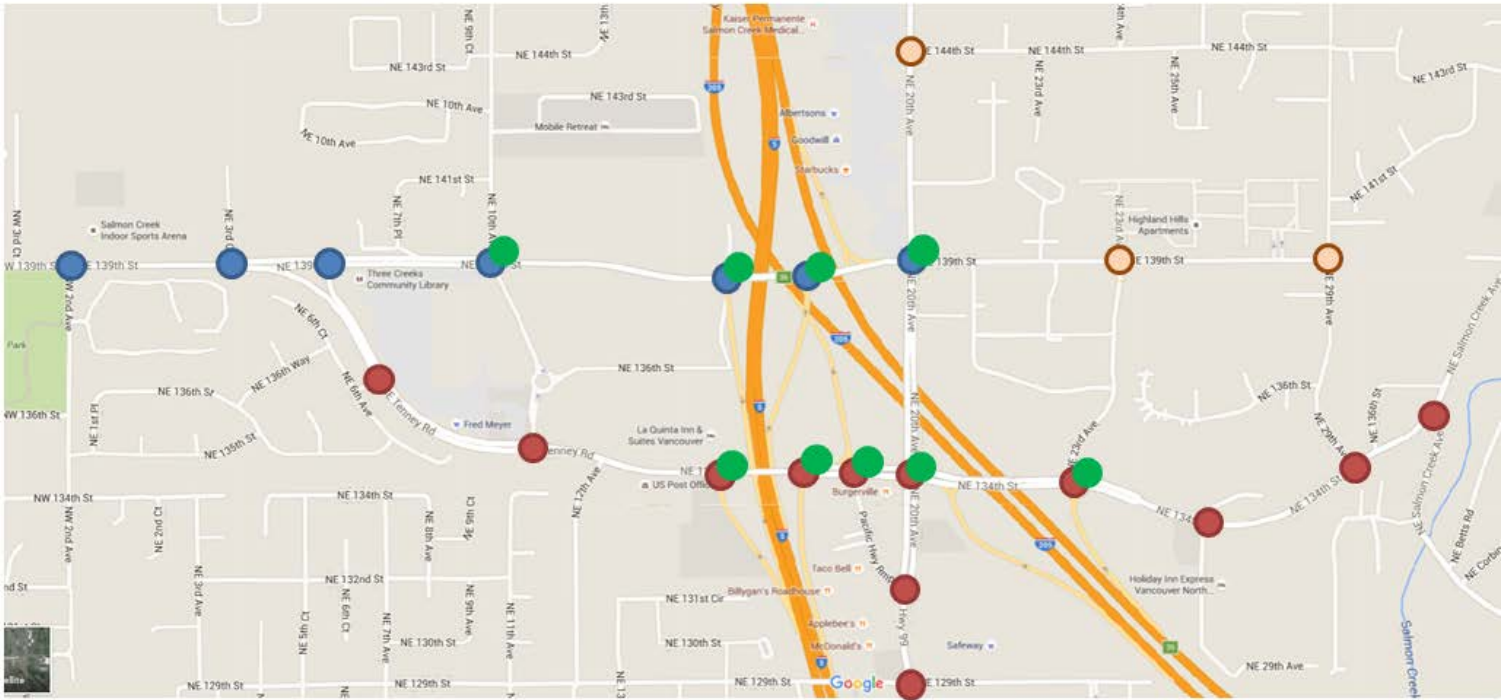

Attachment 1: Vicinity Map

- Existing Traffic Signal With Adaptive Module
- New Adaptive Module for Existing Traffic Signal
- New Aldis Gridsmart Cameras
- Existing Traffic Signal, No Work This Project